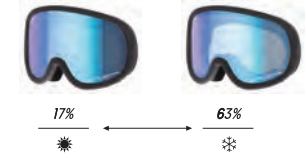

Blue Mirror / Clear PHO (17%-63%)