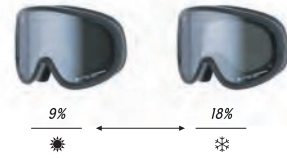

2022-2023

REVOLT

Rider : "UE"YOSHINARI UEMURA
Photo : Tsutomu Nakata

SUPER LIGHT FRAME

¥24,000 [¥26,400 taxincluded]

Black Mirror / Gray PHO (9%-18%)

Clear / Clear PHO (17%-84%)

Pink / Clear PHO (10%-42%)