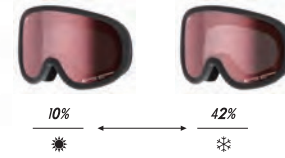

2022-2023

REVOLT

Rider : "UE"YOSHINARI UEMURA
Photo : Tsutomu Nakata

SUPER LIGHT FRAME

¥24,000 [¥26,400 taxincluded]

Black Mirror / Gray PHO (9%-18%)

Clear / Clear PHO (17%-84%)

Pink / Clear PHO (10%-42%)